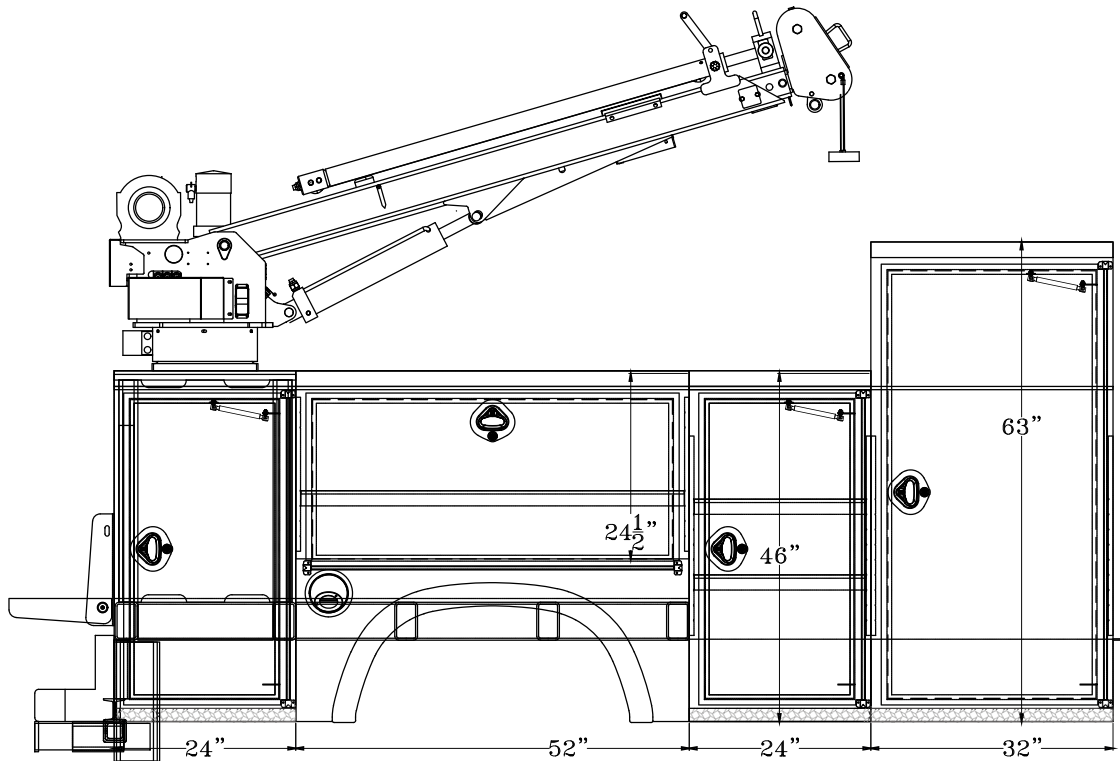

ROYAL TRUCK BODY

MEDIUM DUTY

2020 BODY BUILDER GUIDE

SEVERE DUTY CRANE

Royal Crane

46" Crane Body

Features

- 10-gauge box tops
 - Structural reinforcement outriggers
 - One key solution
 - Step and grab handle
 - Class 5 harness
 - Suspension upgrade
 - Multi-capacity
-

ROYAL
TRUCK BODY